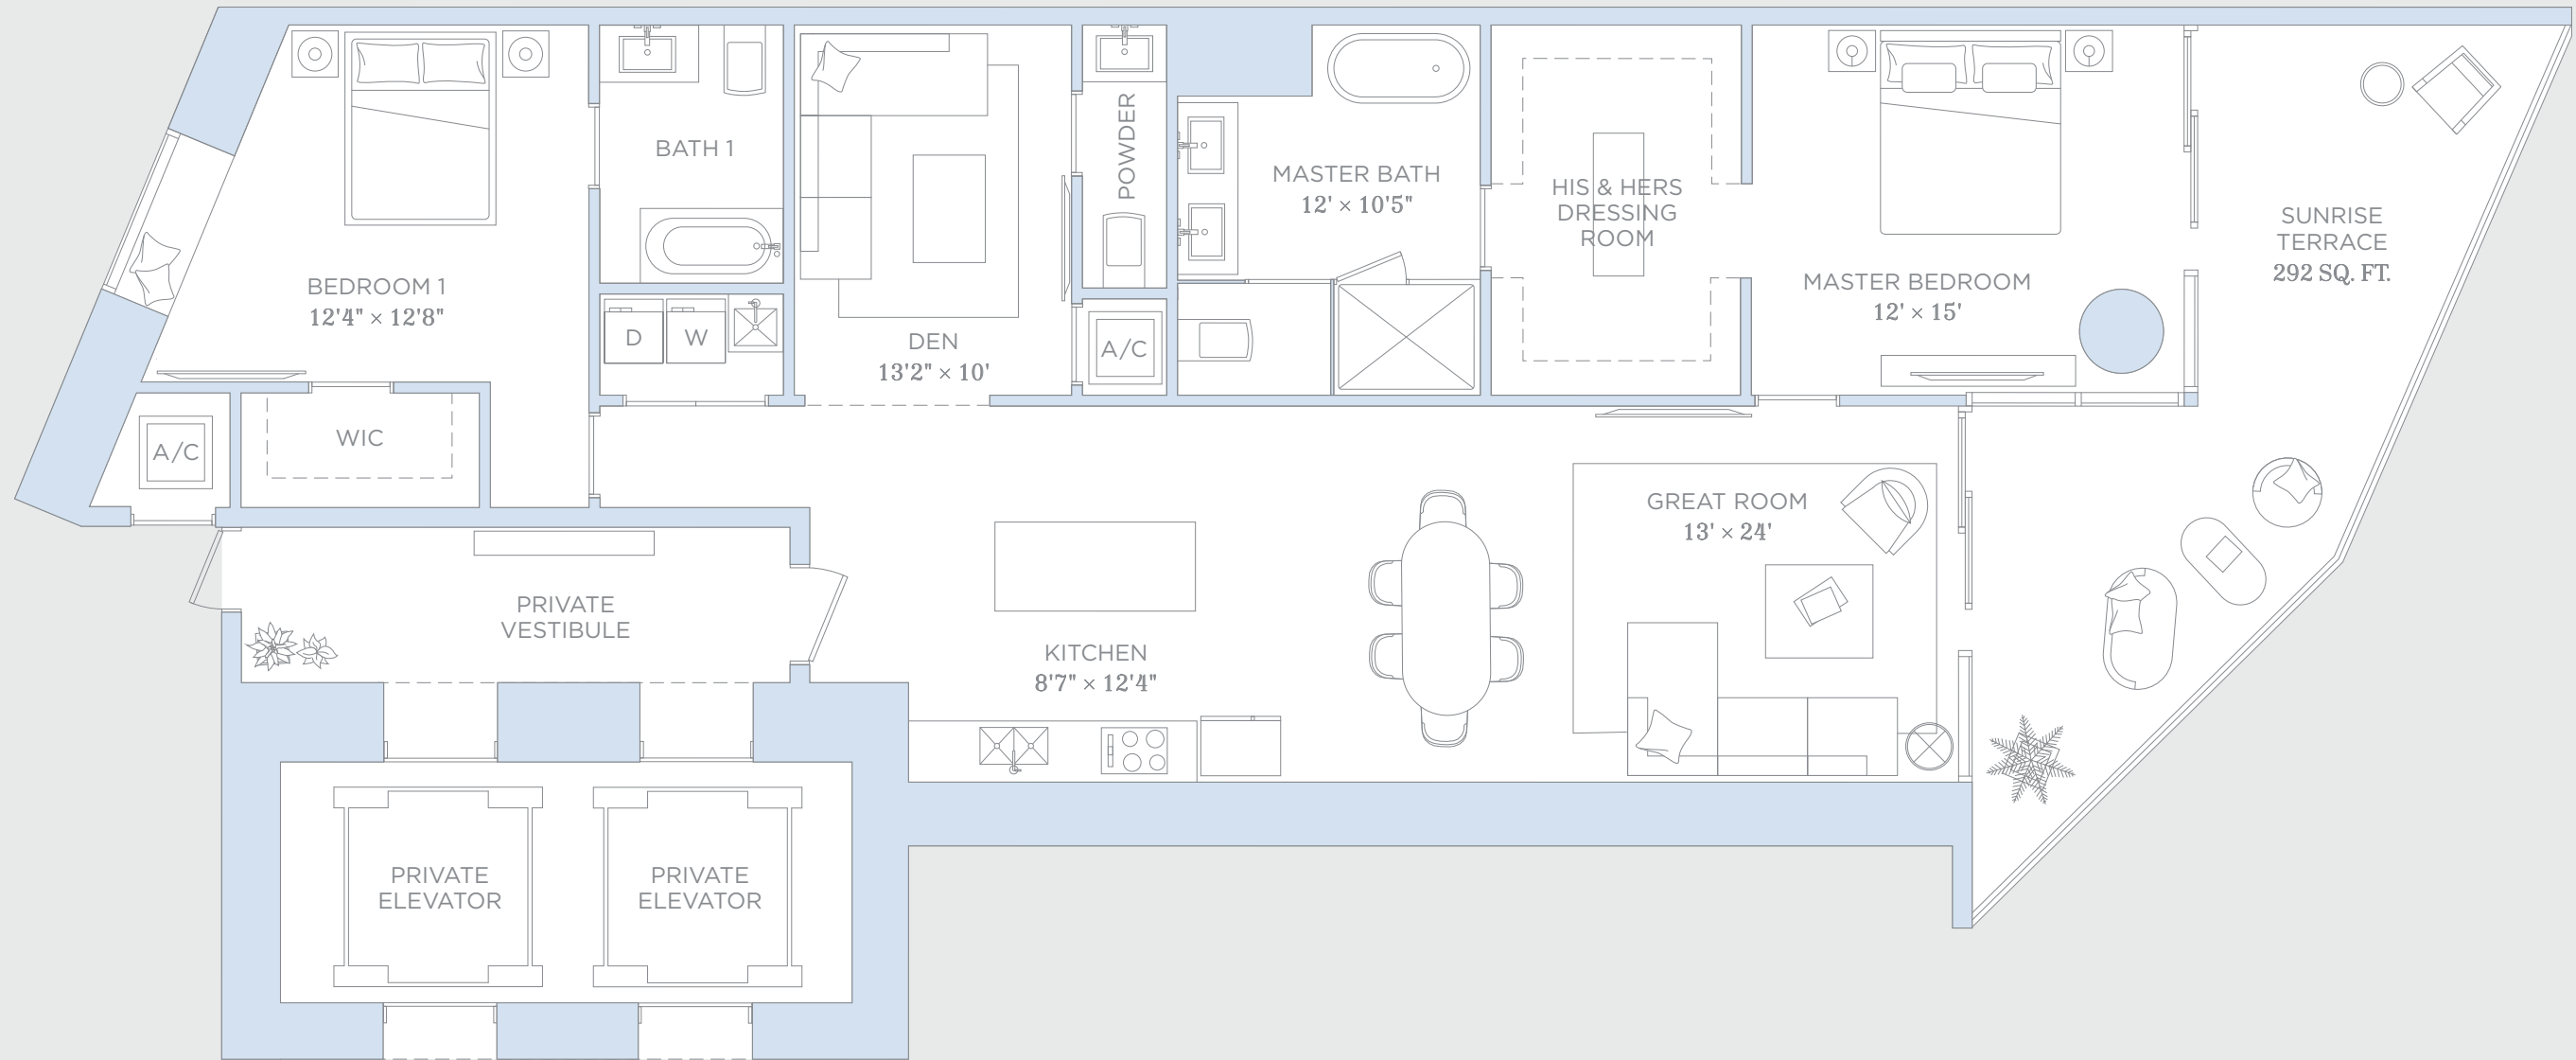

RESIDENCE 01

4 BEDROOMS 4.5 BATHROOMS

A/C INTERIOR AREA:	3,029 SQ. FT.	281.40 SQ. M.
TERRACE AREA:	625 SQ. FT.	58.06 SQ. M.
TOTAL RESIDENCE:	3,654 SQ. FT.	339.46 SQ. M.

RESIDENCE 02

2 BEDROOMS 3 BATHROOMS & DEN

A/C INTERIOR AREA:	1,916 SQ. FT.	178 SQ. M.
TERRACE AREA:	273 SQ. FT.	25.36 SQ. M.
TOTAL RESIDENCE:	2,189 SQ. FT.	203.36 SQ. M.

RESIDENCE 03

2 BEDROOMS 2.5 BATHROOMS & DEN

A/C INTERIOR AREA:	1,865 SQ. FT.	173.26 SQ. M.
TERRACE AREA:	292 SQ. FT.	27.13 SQ. M.
TOTAL RESIDENCE:	2,157 SQ. FT.	200.39 SQ. M.

RESIDENCE 04

2 BEDROOMS 3 BATHROOMS & DEN

A/C INTERIOR AREA:	1,784 SQ. FT.	165.74 SQ. M.
TERRACE AREA:	234 SQ. FT.	21.74 SQ. M.
TOTAL RESIDENCE:	2,018 SQ. FT.	187.48 SQ. M.

RESIDENCE 05

1 BEDROOMS 2 BATHROOMS & DEN