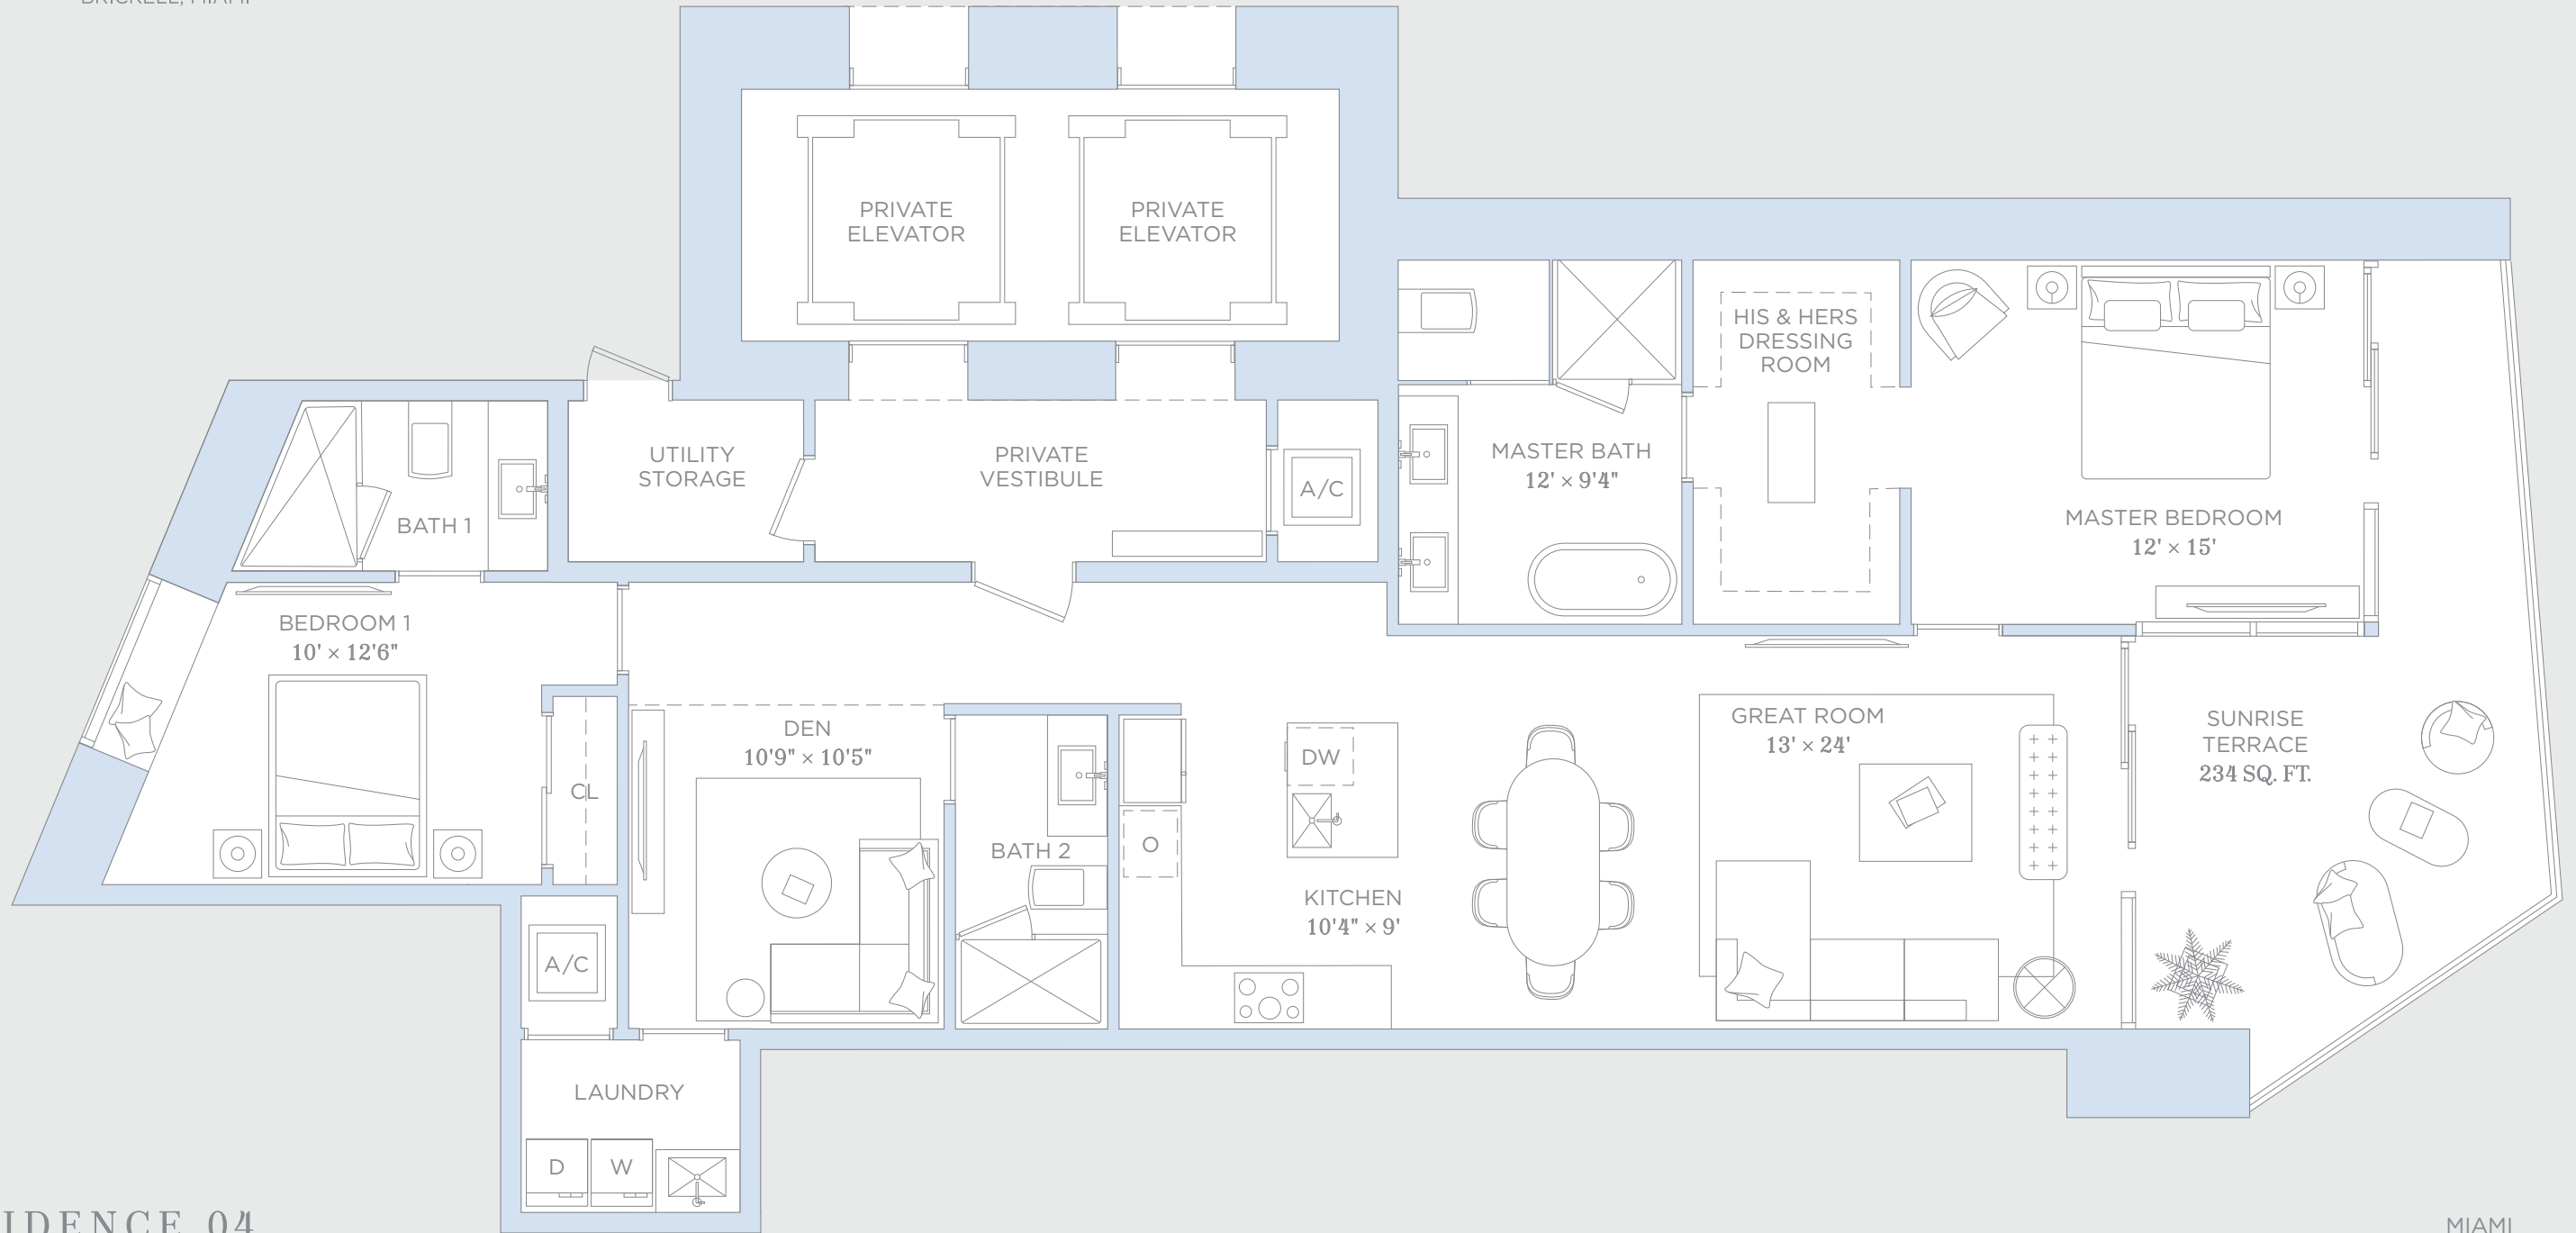

RESIDENCE 01

4 BEDROOMS 4.5 BATHROOMS

A/C INTERIOR AREA:	3,029 SQ. FT.	281.40 SQ. M.
TERRACE AREA:	625 SQ. FT.	58.06 SQ. M.
TOTAL RESIDENCE:	3,654 SQ. FT.	339.46 SQ. M.

RESIDENCE 02

2 BEDROOMS 3 BATHROOMS & DEN

A/C INTERIOR AREA:	1,916 SQ. FT.	178 SQ. M.
TERRACE AREA:	273 SQ. FT.	25.36 SQ. M.
TOTAL RESIDENCE:	2,189 SQ. FT.	203.36 SQ. M.

RESIDENCE 03

2 BEDROOMS 2.5 BATHROOMS & DEN

A/C INTERIOR AREA:	1,865 SQ. FT.	173.26 SQ. M.
TERRACE AREA:	292 SQ. FT.	27.13 SQ. M.
TOTAL RESIDENCE:	2,157 SQ. FT.	200.39 SQ. M.

RESIDENCE 04

2 BEDROOMS 3 BATHROOMS & DEN

A/C INTERIOR AREA:	1,784 SQ. FT.	165.74 SQ. M.
TERRACE AREA:	234 SQ. FT.	21.74 SQ. M.
TOTAL RESIDENCE:	2,018 SQ. FT.	187.48 SQ. M.

RESIDENCE 05

1 BEDROOMS 2 BATHROOMS & DEN