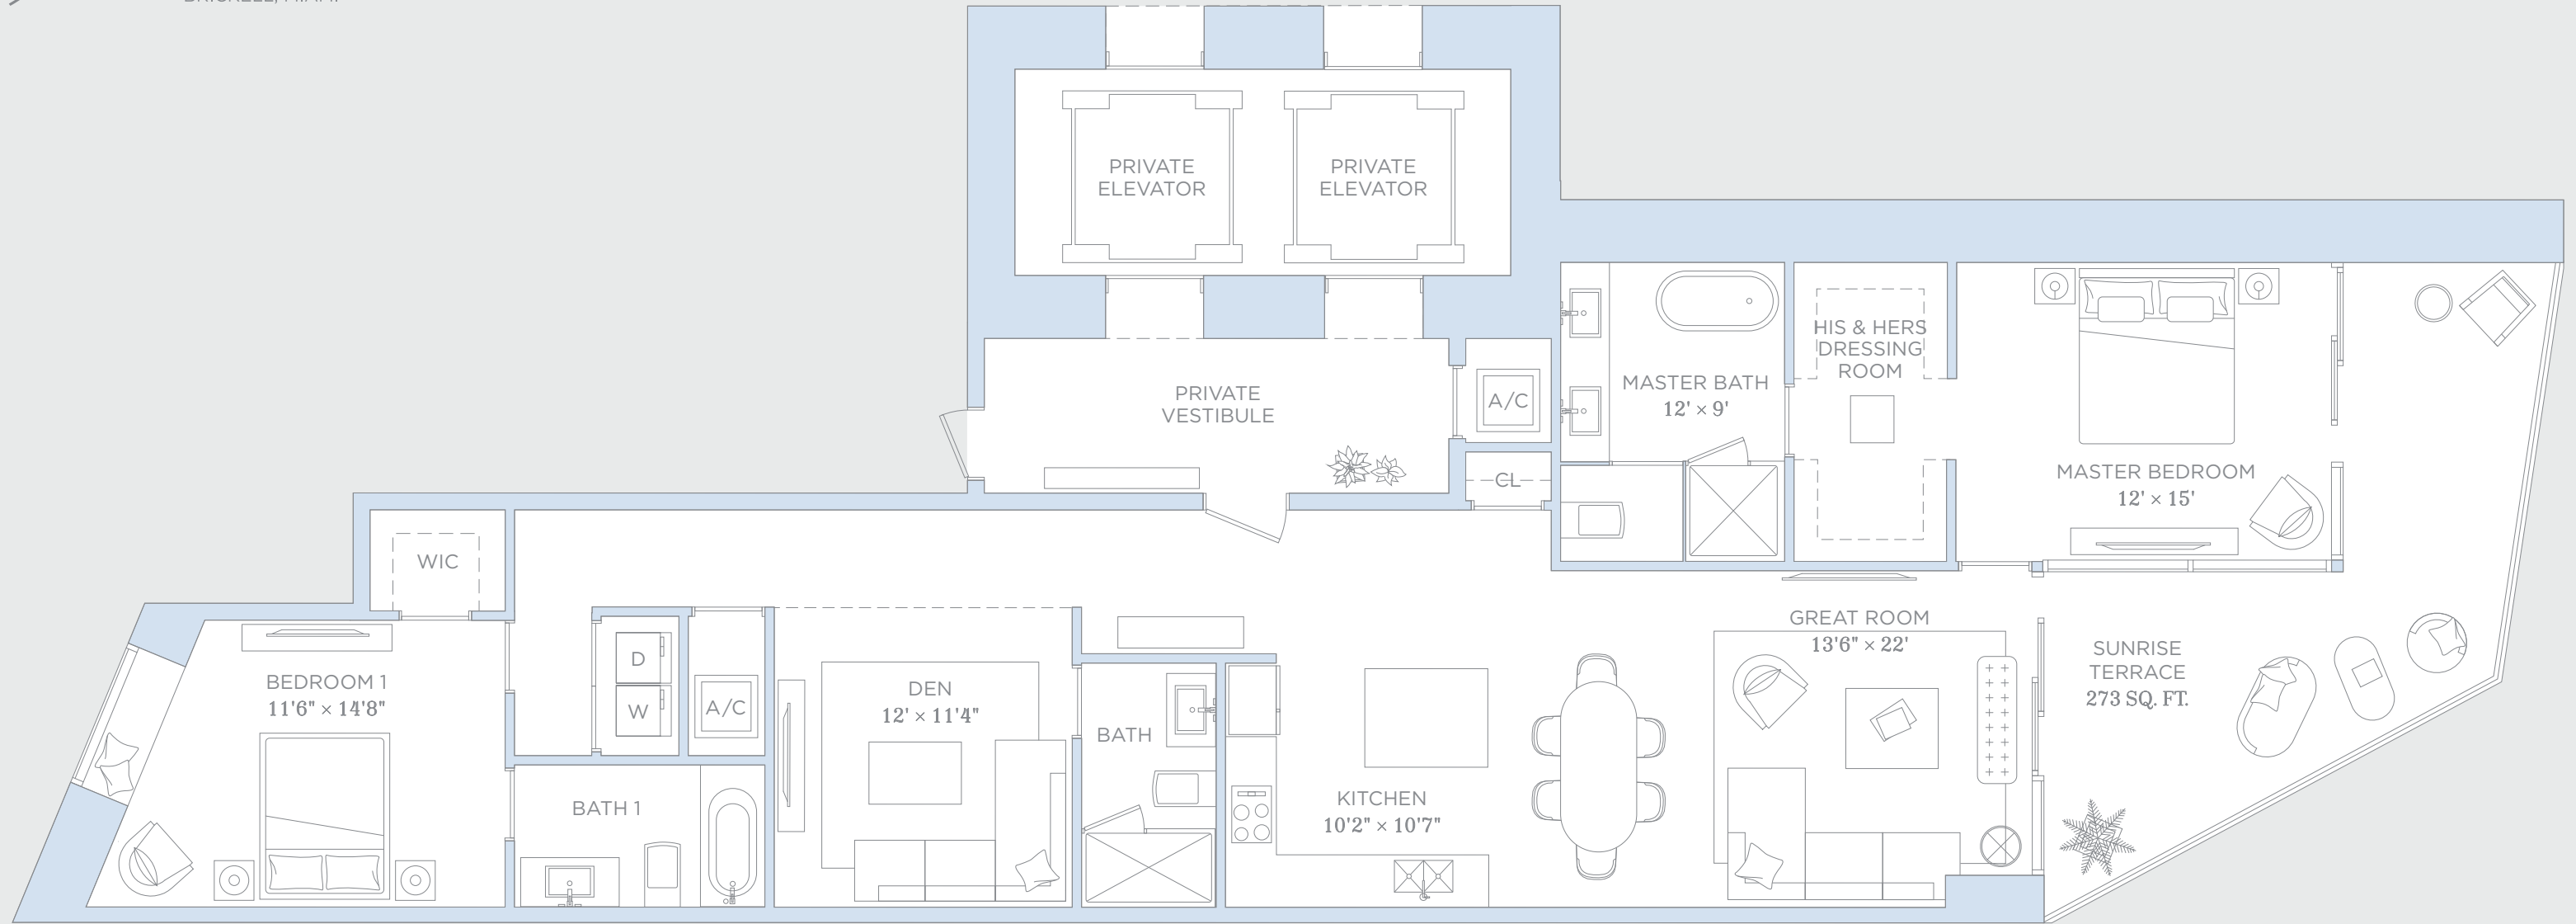

RESIDENCE 01

4 BEDROOMS 4.5 BATHROOMS

A/C INTERIOR AREA:	3,029 SQ. FT.	281.40 SQ. M.
TERRACE AREA:	625 SQ. FT.	58.06 SQ. M.
TOTAL RESIDENCE:	3,654 SQ. FT.	339.46 SQ. M.

RESIDENCE 02

2 BEDROOMS 3 BATHROOMS & DEN

A/C INTERIOR AREA:	1,916 SQ. FT.	178 SQ. M.
TERRACE AREA:	273 SQ. FT.	25.36 SQ. M.
TOTAL RESIDENCE:	2,189 SQ. FT.	203.36 SQ. M.

RESIDENCE 03

2 BEDROOMS 2.5 BATHROOMS & DEN

A/C INTERIOR AREA:	1,865 SQ. FT.	173.26 SQ. M.
TERRACE AREA:	292 SQ. FT.	27.13 SQ. M.
TOTAL RESIDENCE:	2,157 SQ. FT.	200.39 SQ. M.

RESIDENCE 04

2 BEDROOMS 3 BATHROOMS & DEN

A/C INTERIOR AREA:	1,784 SQ. FT.	165.74 SQ. M.
TERRACE AREA:	234 SQ. FT.	21.74 SQ. M.
TOTAL RESIDENCE:	2,018 SQ. FT.	187.48 SQ. M.

RESIDENCE 05

1 BEDROOMS 2 BATHROOMS & DEN