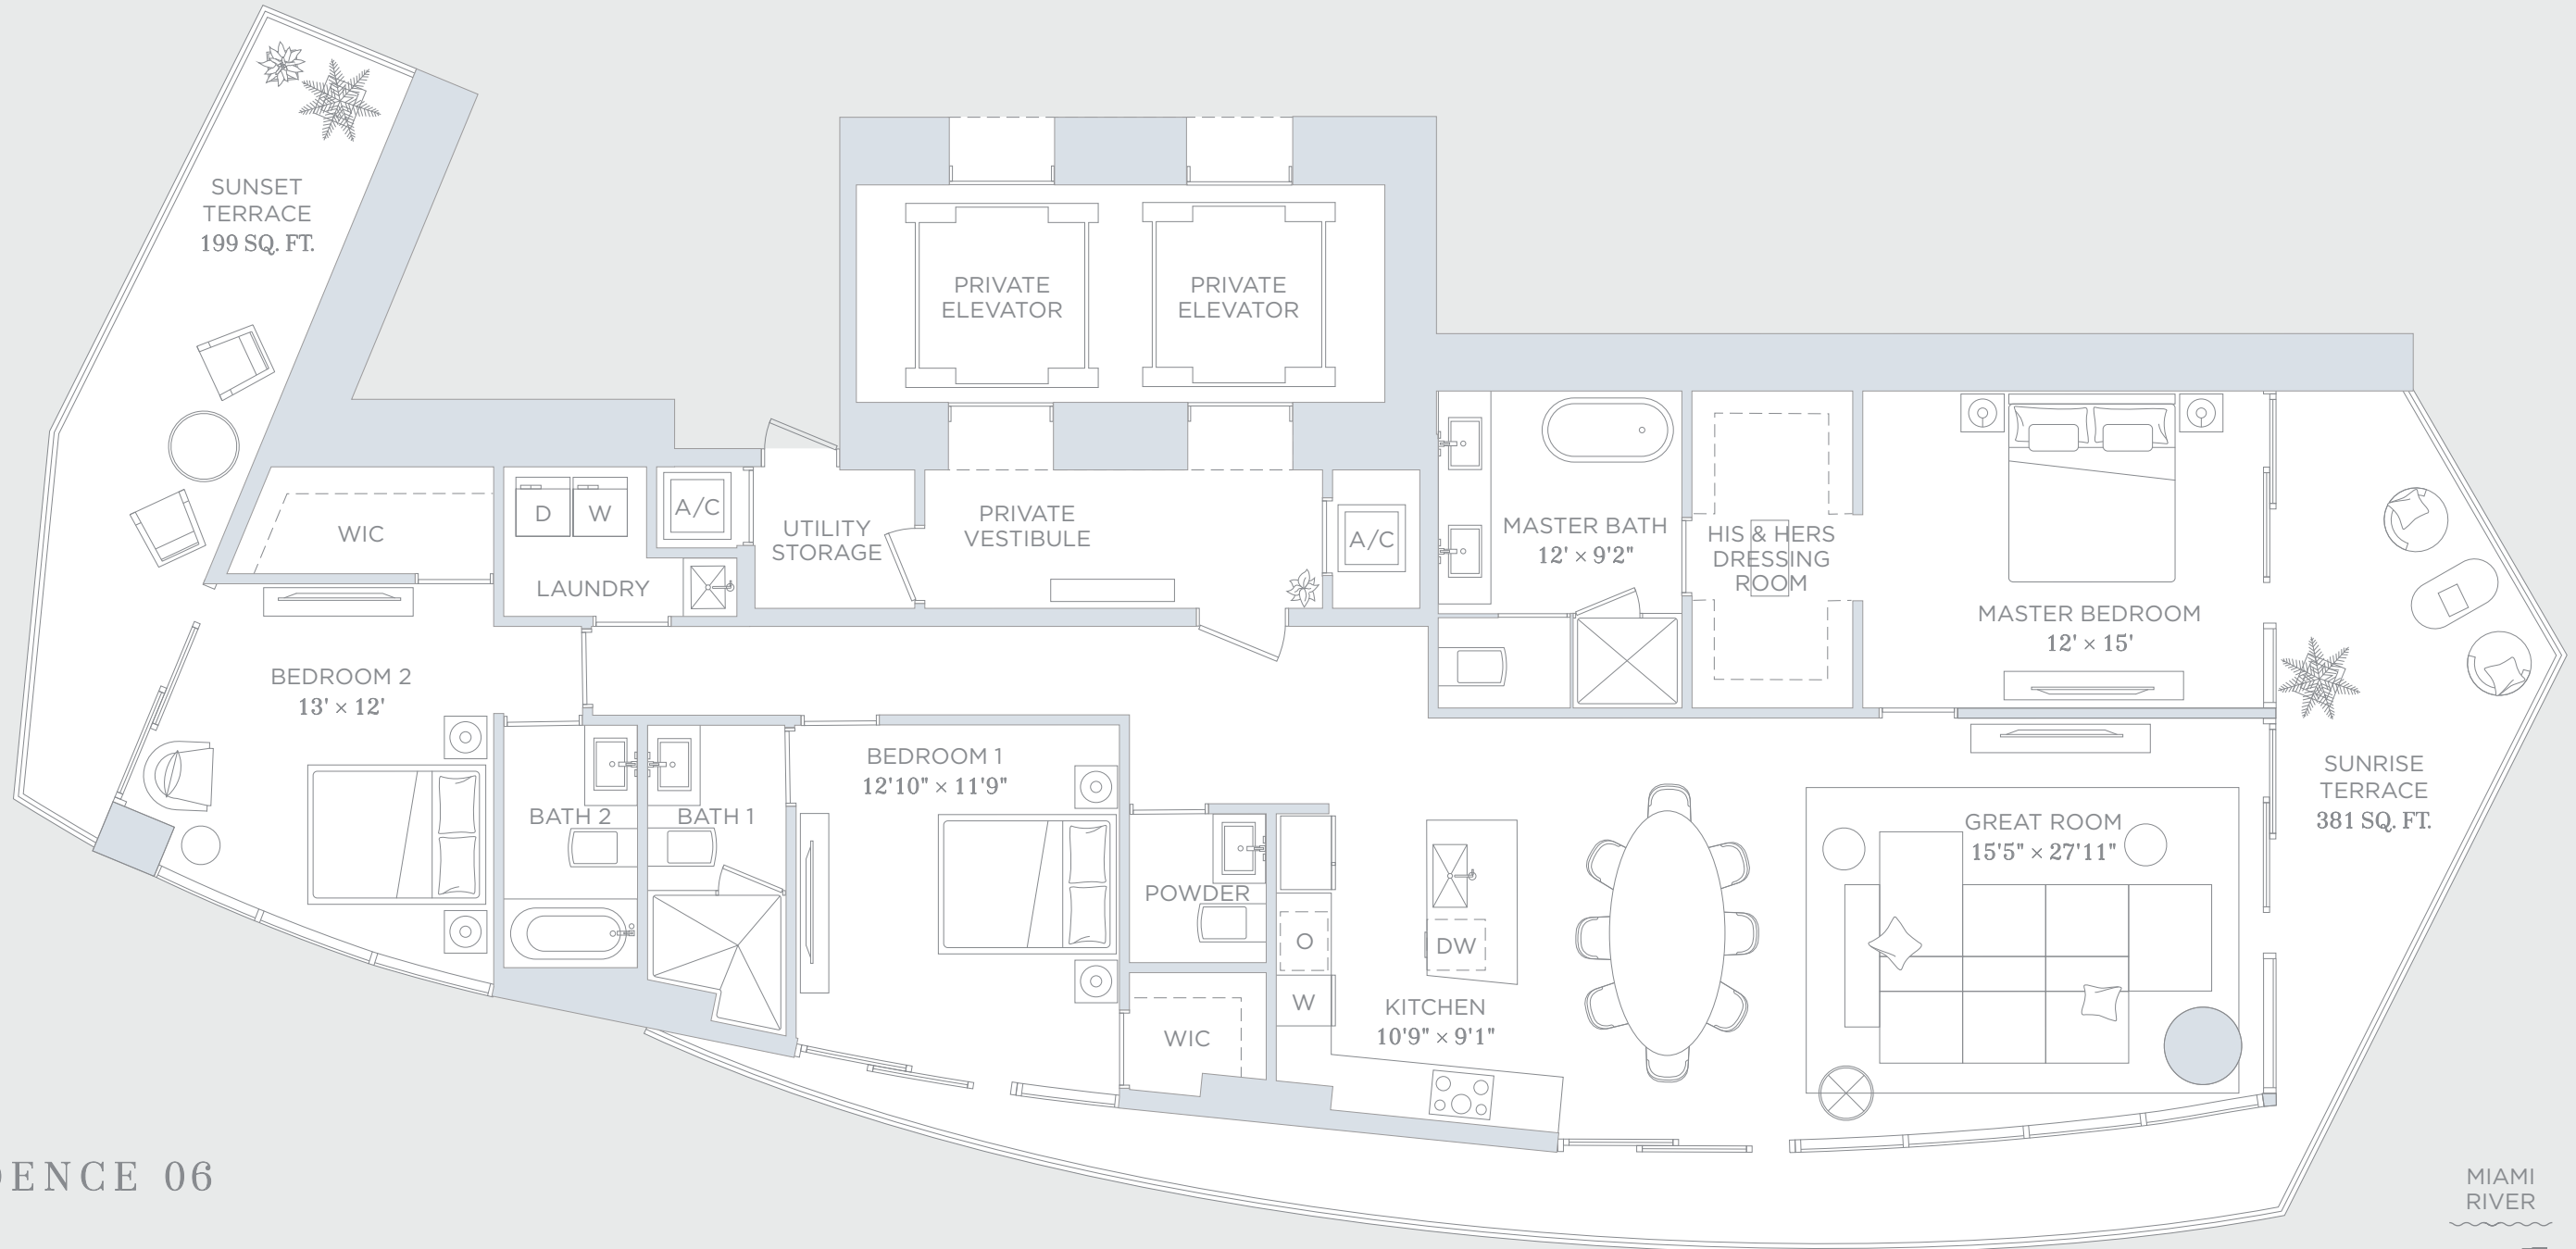

A/C INTERIOR AREA:	1,916 SQ. FT.	178 SQ. M.
TERRACE AREA:	273 SQ. FT.	25.36 SQ. M.
TOTAL RESIDENCE:	2,189 SQ. FT.	203.36 SQ. M.

RESIDENCE 03

2 BEDROOMS 2.5 BATHROOMS & DEN

A/C INTERIOR AREA:	1,865 SQ. FT.	173.26 SQ. M.
TERRACE AREA:	292 SQ. FT.	27.13 SQ. M.
TOTAL RESIDENCE:	2,157 SQ. FT.	200.39 SQ. M.

RESIDENCE 04

2 BEDROOMS 3 BATHROOMS & DEN

A/C INTERIOR AREA:	1,784 SQ. FT.	165.74 SQ. M.
TERRACE AREA:	234 SQ. FT.	21.74 SQ. M.
TOTAL RESIDENCE:	2,018 SQ. FT.	187.48 SQ. M.

RESIDENCE 05

1 BEDROOMS 2 BATHROOMS & DEN

A/C INTERIOR AREA:	1,336 SQ. FT.	124.12 SQ. M.
TERRACE AREA:	204 SQ. FT.	18.95 SQ. M.
TOTAL RESIDENCE:	1,540 SQ. FT.	143.07 SQ. M.

RESIDENCE 06

3 BEDROOMS 3.5 BATHROOMS

A/C INTERIOR AREA:	2,082 SQ. FT.	193.42 SQ. M.
TERRACE AREA:	580 SQ. FT.	53.88 SQ. M.
TOTAL RESIDENCE:	2,662 SQ. FT.	247.30 SQ. M.