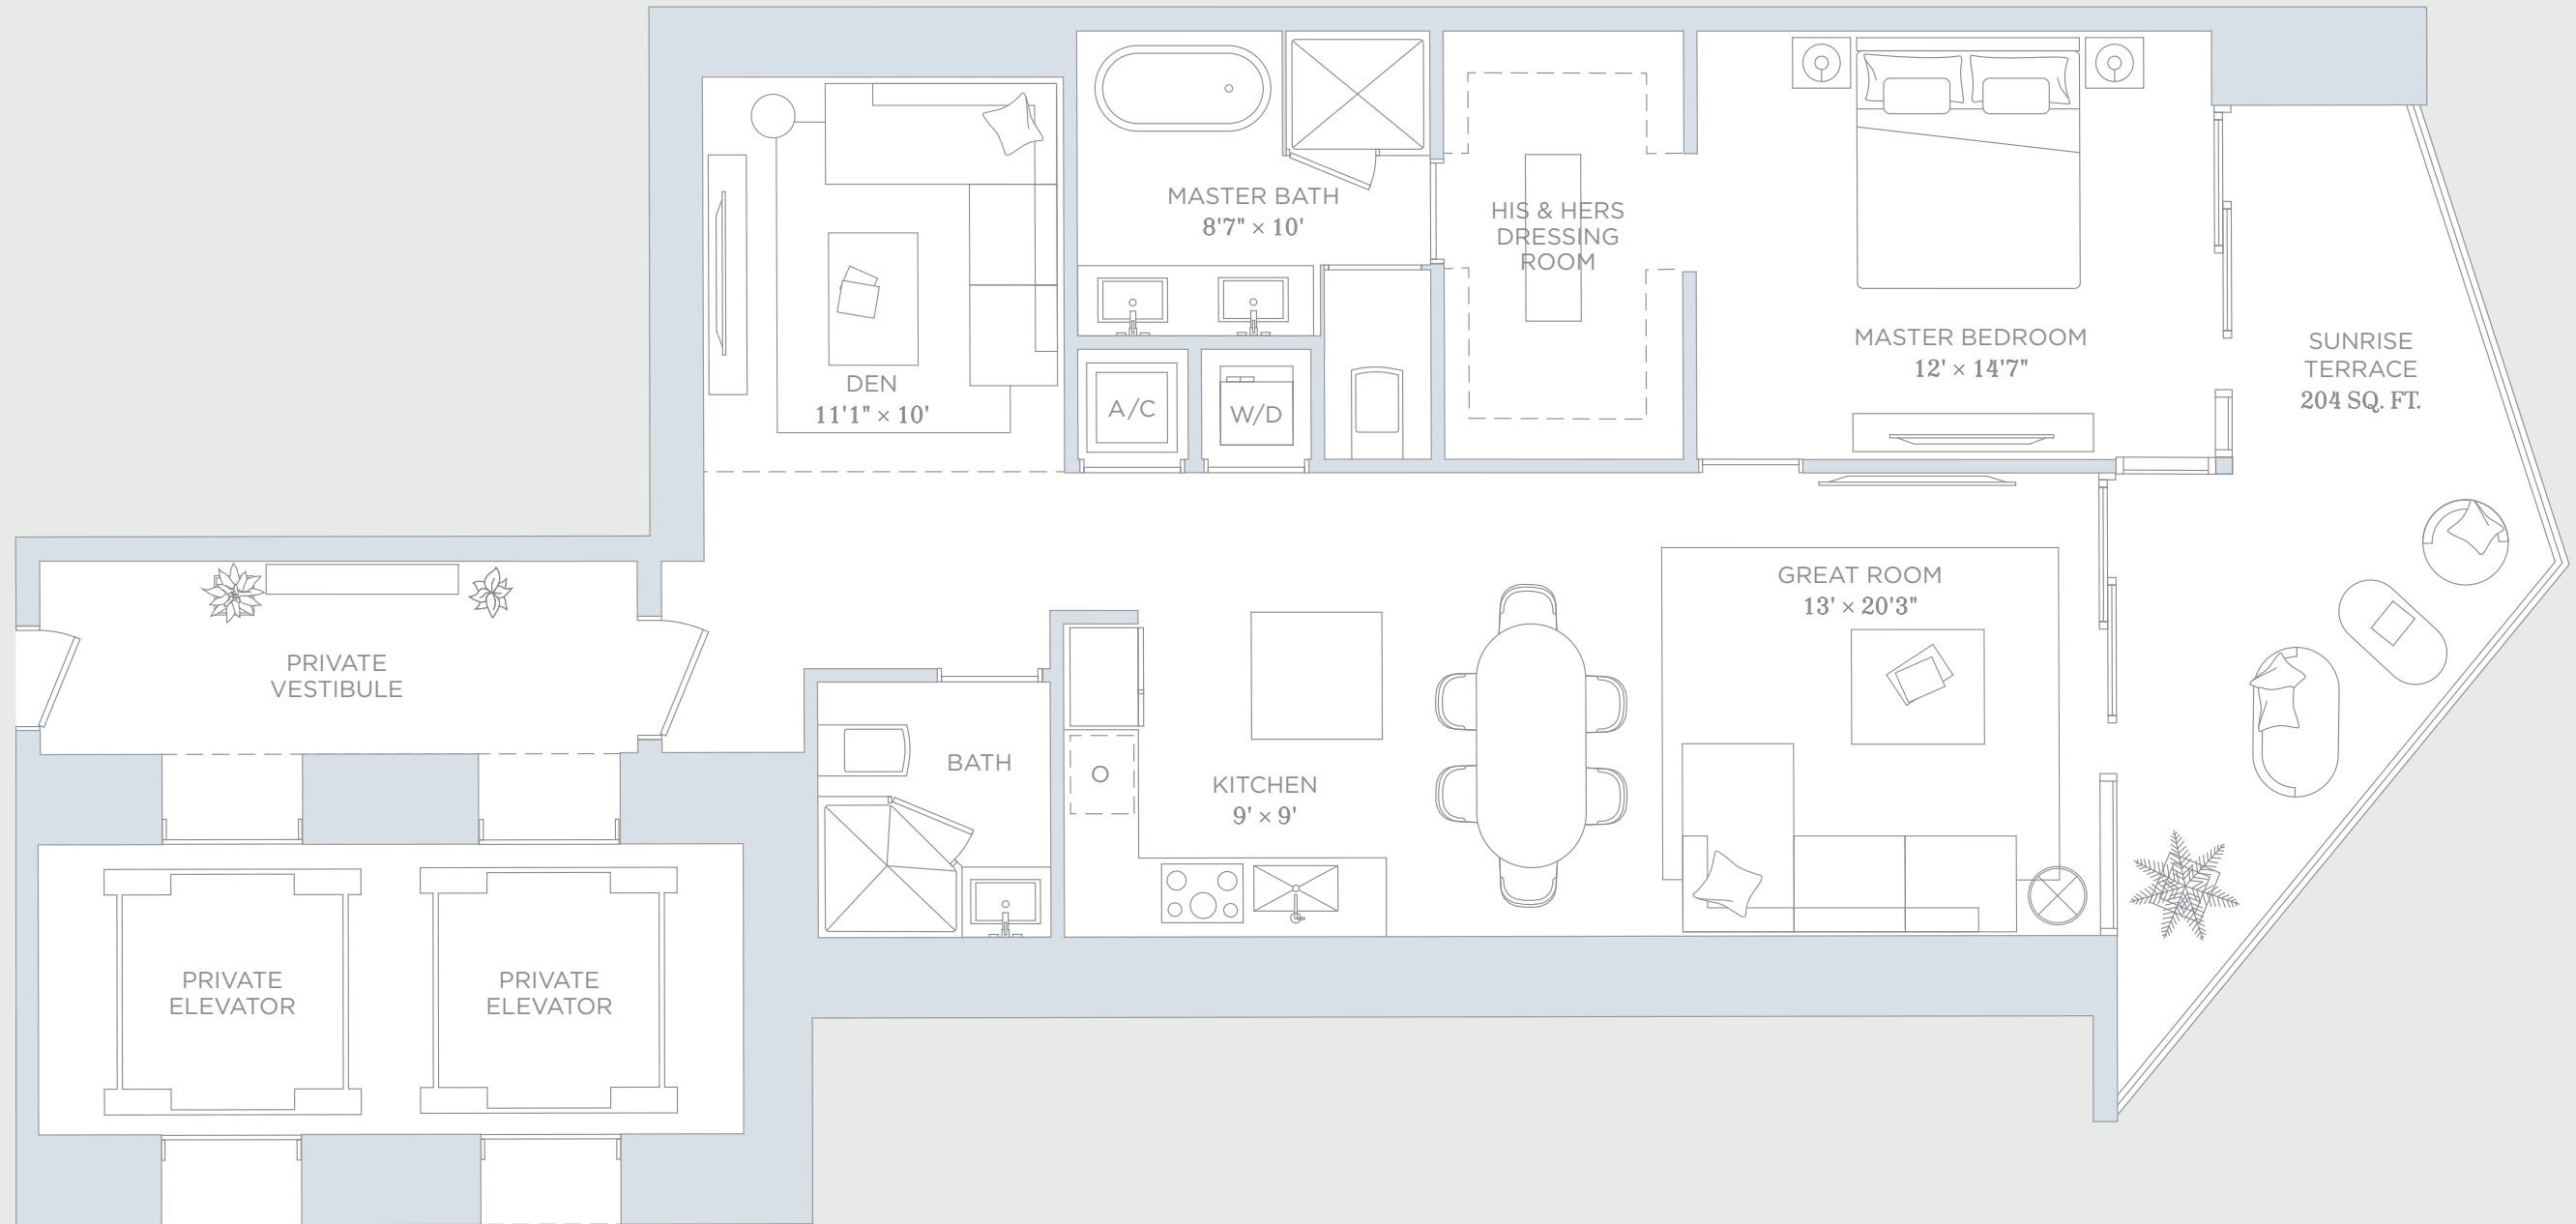

A/C INTERIOR AREA:	1,916 SQ. FT.	178 SQ. M.
TERRACE AREA:	273 SQ. FT.	25.36 SQ. M.
TOTAL RESIDENCE:	2,189 SQ. FT.	203.36 SQ. M.

RESIDENCE 03

2 BEDROOMS 2.5 BATHROOMS & DEN

A/C INTERIOR AREA:	1,865 SQ. FT.	173.26 SQ. M.
TERRACE AREA:	292 SQ. FT.	27.13 SQ. M.
TOTAL RESIDENCE:	2,157 SQ. FT.	200.39 SQ. M.

RESIDENCE 04

2 BEDROOMS 3 BATHROOMS & DEN

A/C INTERIOR AREA:	1,784 SQ. FT.	165.74 SQ. M.
TERRACE AREA:	234 SQ. FT.	21.74 SQ. M.
TOTAL RESIDENCE:	2,018 SQ. FT.	187.48 SQ. M.

RESIDENCE 05

1 BEDROOMS 2 BATHROOMS & DEN